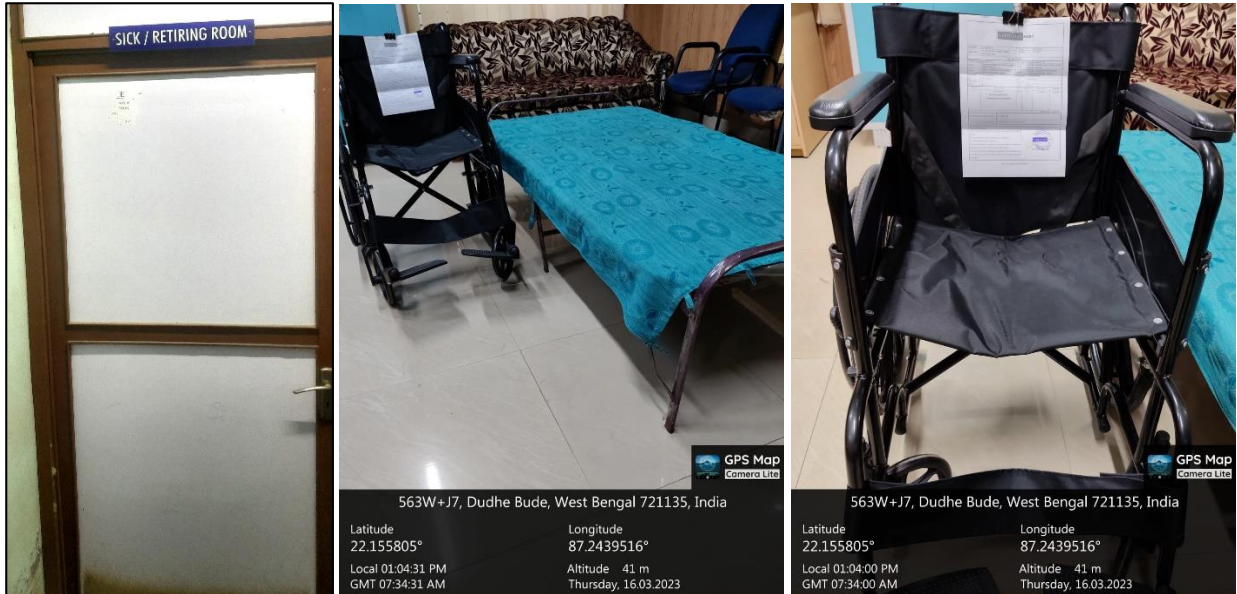

At.-Telipukur : P.O.- Tilaboni Mahisamura : P.S.- Keshiary
Dist- Paschim Medinipur : PIN-721135
www.ggdckeshiary.ac.in

A.9. SICK ROOM & COUNSELLING ROOM

Figure : Photographs of the sick room with amenities of bed and wheel chair etc. at Government General degree College, Keshiary