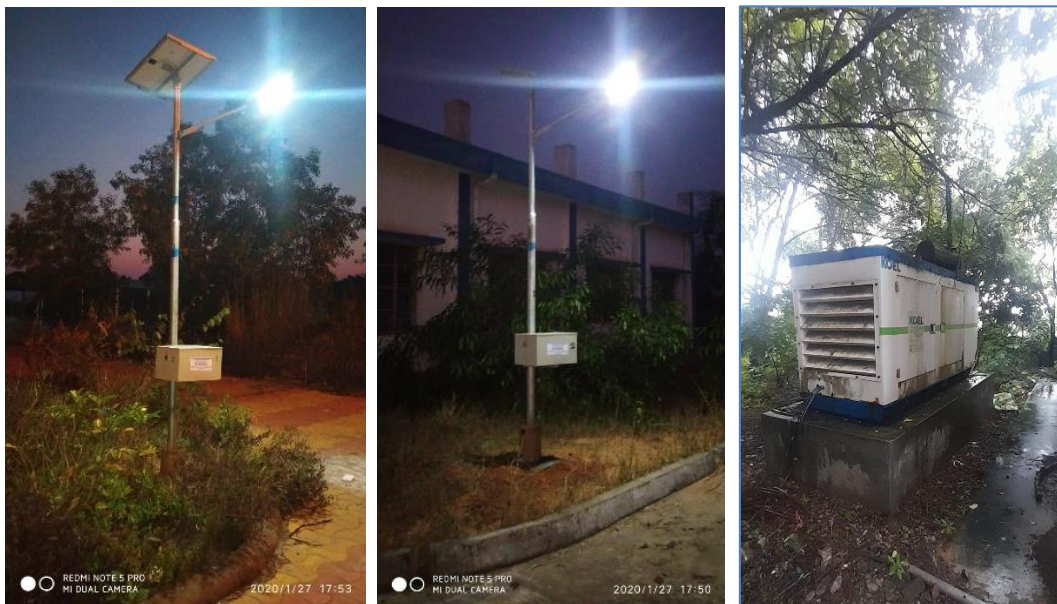

A.20. SOLAR POWERED LAMP POSTS AND DIESEL ELECTRIC GENERATOR

Figure : Solar powered lamp posts and diesel electric generator installed at GGDC, Keshiary

A.21. CLOSE CIRCUIT CAMERA FOR SURVEILLANCE

Figure : Close circuit camera installed at Government General Degree College, Keshiary for surveillance